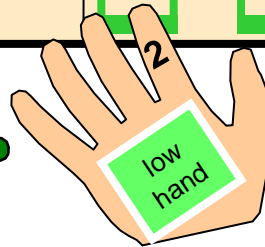

# Jolly Old Saint Nicholas

Don't you tell a sing - le soul what I'm going to say.

A musical staff with a treble clef and a 'middle clef' label. The staff is divided into four measures. The first measure contains the lyrics 'Jol - ly Old Saint Ni - cho - las,'. The second measure contains 'Lend an ear this way.' and has a yellow bar with a lightning bolt symbol. The third and fourth measures contain lyrics from the previous system: 'Don't you tell a sing - le soul' and 'what I'm going to say.' The staff shows blue notes for the right hand and green notes for the left hand.

"middle clef"

A musical staff with a treble clef and a 'middle clef' label. The staff is divided into four measures. The first measure contains the lyrics 'Christ-mas Eve is com-ing soon,'. The second measure contains 'now you dear old man.' and has a yellow bar with a lightning bolt symbol. The third and fourth measures contain lyrics from the previous system: 'Whis - per what you'll bring to me.' and 'Tell me if you can.' The staff shows blue notes for the right hand and green notes for the left hand.